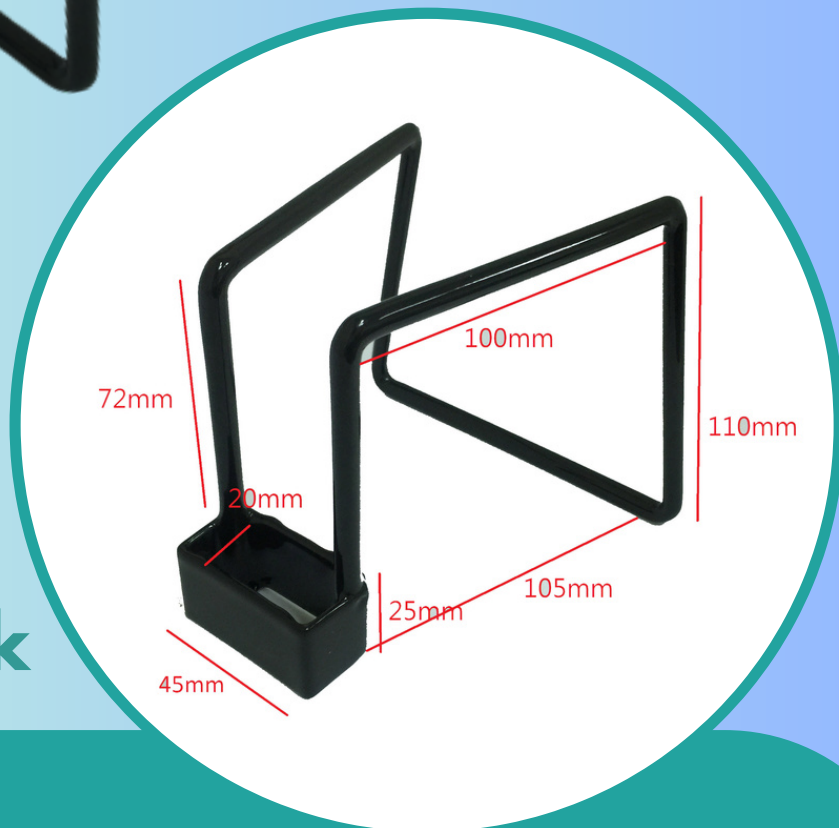

EXTENSION HANGER

Easy Installation
Quick Extension
Material: Metal
PVC Coating: Black

APPLICATION

- Allows the hanger of mattress pump to be extended
- Compatible with 100mm thick of footboard of the bed
- Suitable for True Source Pressure Relief Mattress Pumps